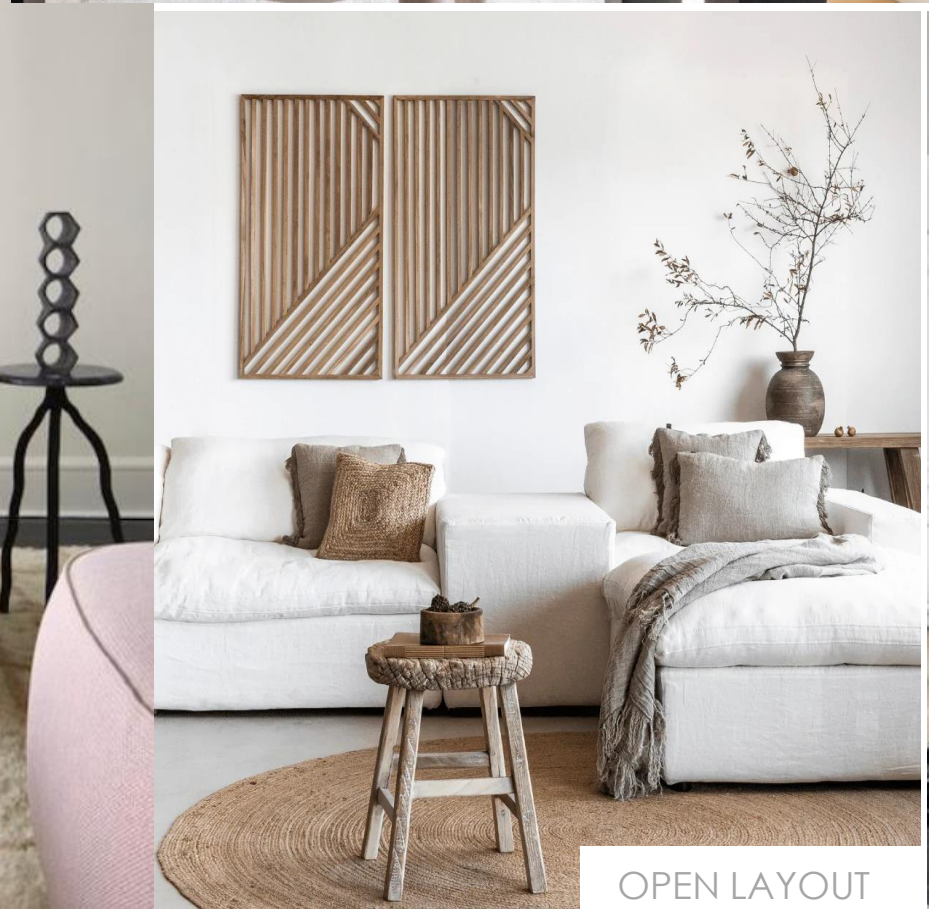

SOFT NEUTRAL HUES

COLOR
INSPO

OPEN LAYOUT

BRASS ACCENTS

LIGHTING CLUSTER

PICTURE COLLAGE

Cocktails

LIGHT AND BRIGHT

FOCAL HEADBOARD

MINIMALISTIC

*F*loor Plan

New york, ny

Shopping list...

New york, ny

Shopping list...

New york, ny

New york, ny

Living Room ...

New york, ny

Dining room ...

New york, ny

Shopping list...

Master Bedroom ...

New york, ny