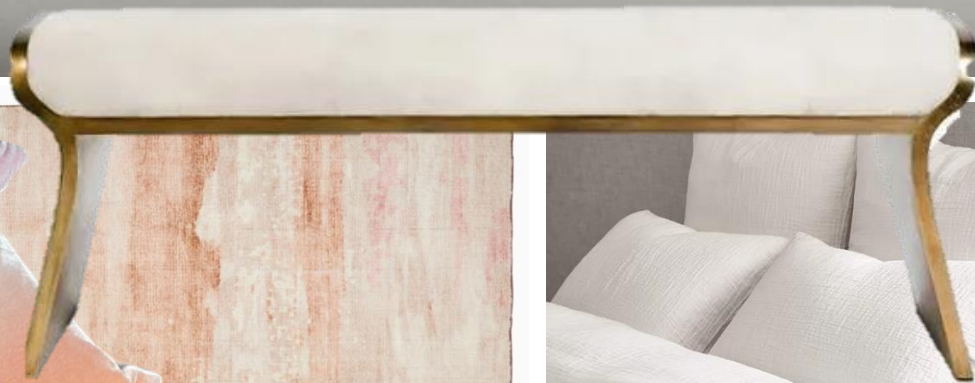

SOFT NEUTRAL HUES

COLOR
INSPO

OPEN LAYOUT

BRASS ACCENTS

LIGHTING CLUSTER

PICTURE COLLAGE

Cocktails

LIGHT AND BRIGHT

New york, ny

Living Room ...

New york, ny

Dining room ...

New york, ny

Shopping list...

Master Bedroom ...

New york, ny