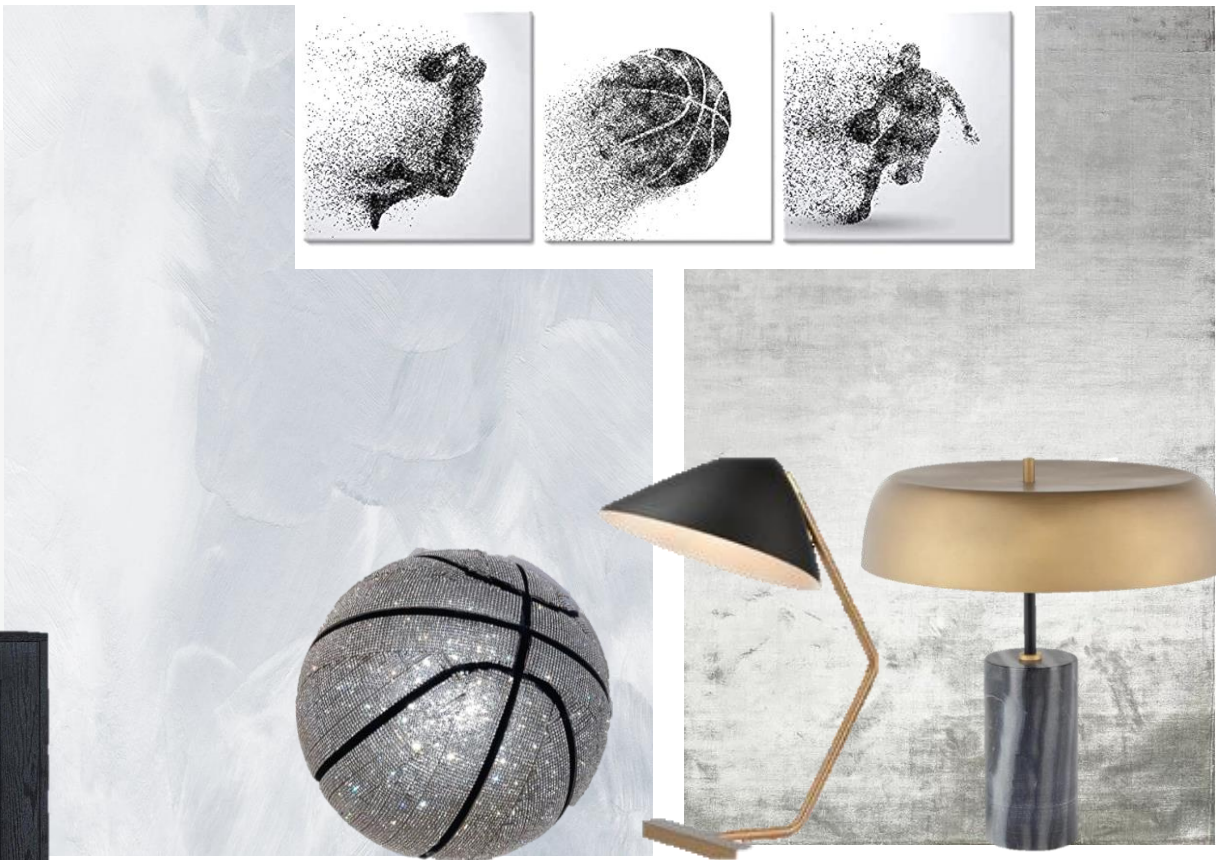

SOFT NEUTRAL HUES

COLOR
INSPO

OPEN LAYOUT

BRASS ACCENTS

LIGHTING CLUSTER

PICTURE COLLAGE

Cocktails

LIGHT AND BRIGHT

FOCAL HEADBOARD

MINIMALISTIC

*F*loor Plan

New york, ny

Shopping list...

New york, ny

Shopping list...

New york, ny